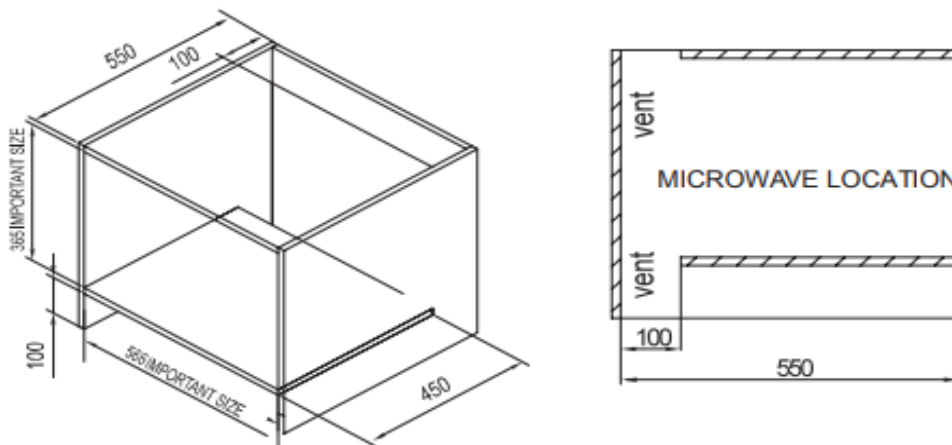

Appliance Data Sheet

Product Type	Microwave
Product Code	WRMICRO31BK
	Product Description
	31L Microwave with Grill & Convection

Features / Specification

Barcode	8422248616799
Colour	Black
Capacity	31L
Microwave Power	900W
LED Display	Yes
Auto Cooking Programmes	Yes
Defrost	Yes
Glass Turntable Diameter	315mm
Quick Start	Yes
Child Safety Lock	Yes
Push Button Door Release	Yes

Dimensions & Technical Information

Product Dimensions height x width x depth	390 x 592 x 530 mm
Installed Depth	510 mm
Packed Dimensions height x width x depth	465 x 665 x 575 mm

Product Weight (kg)	16.5 kg / 17kg
---------------------	----------------